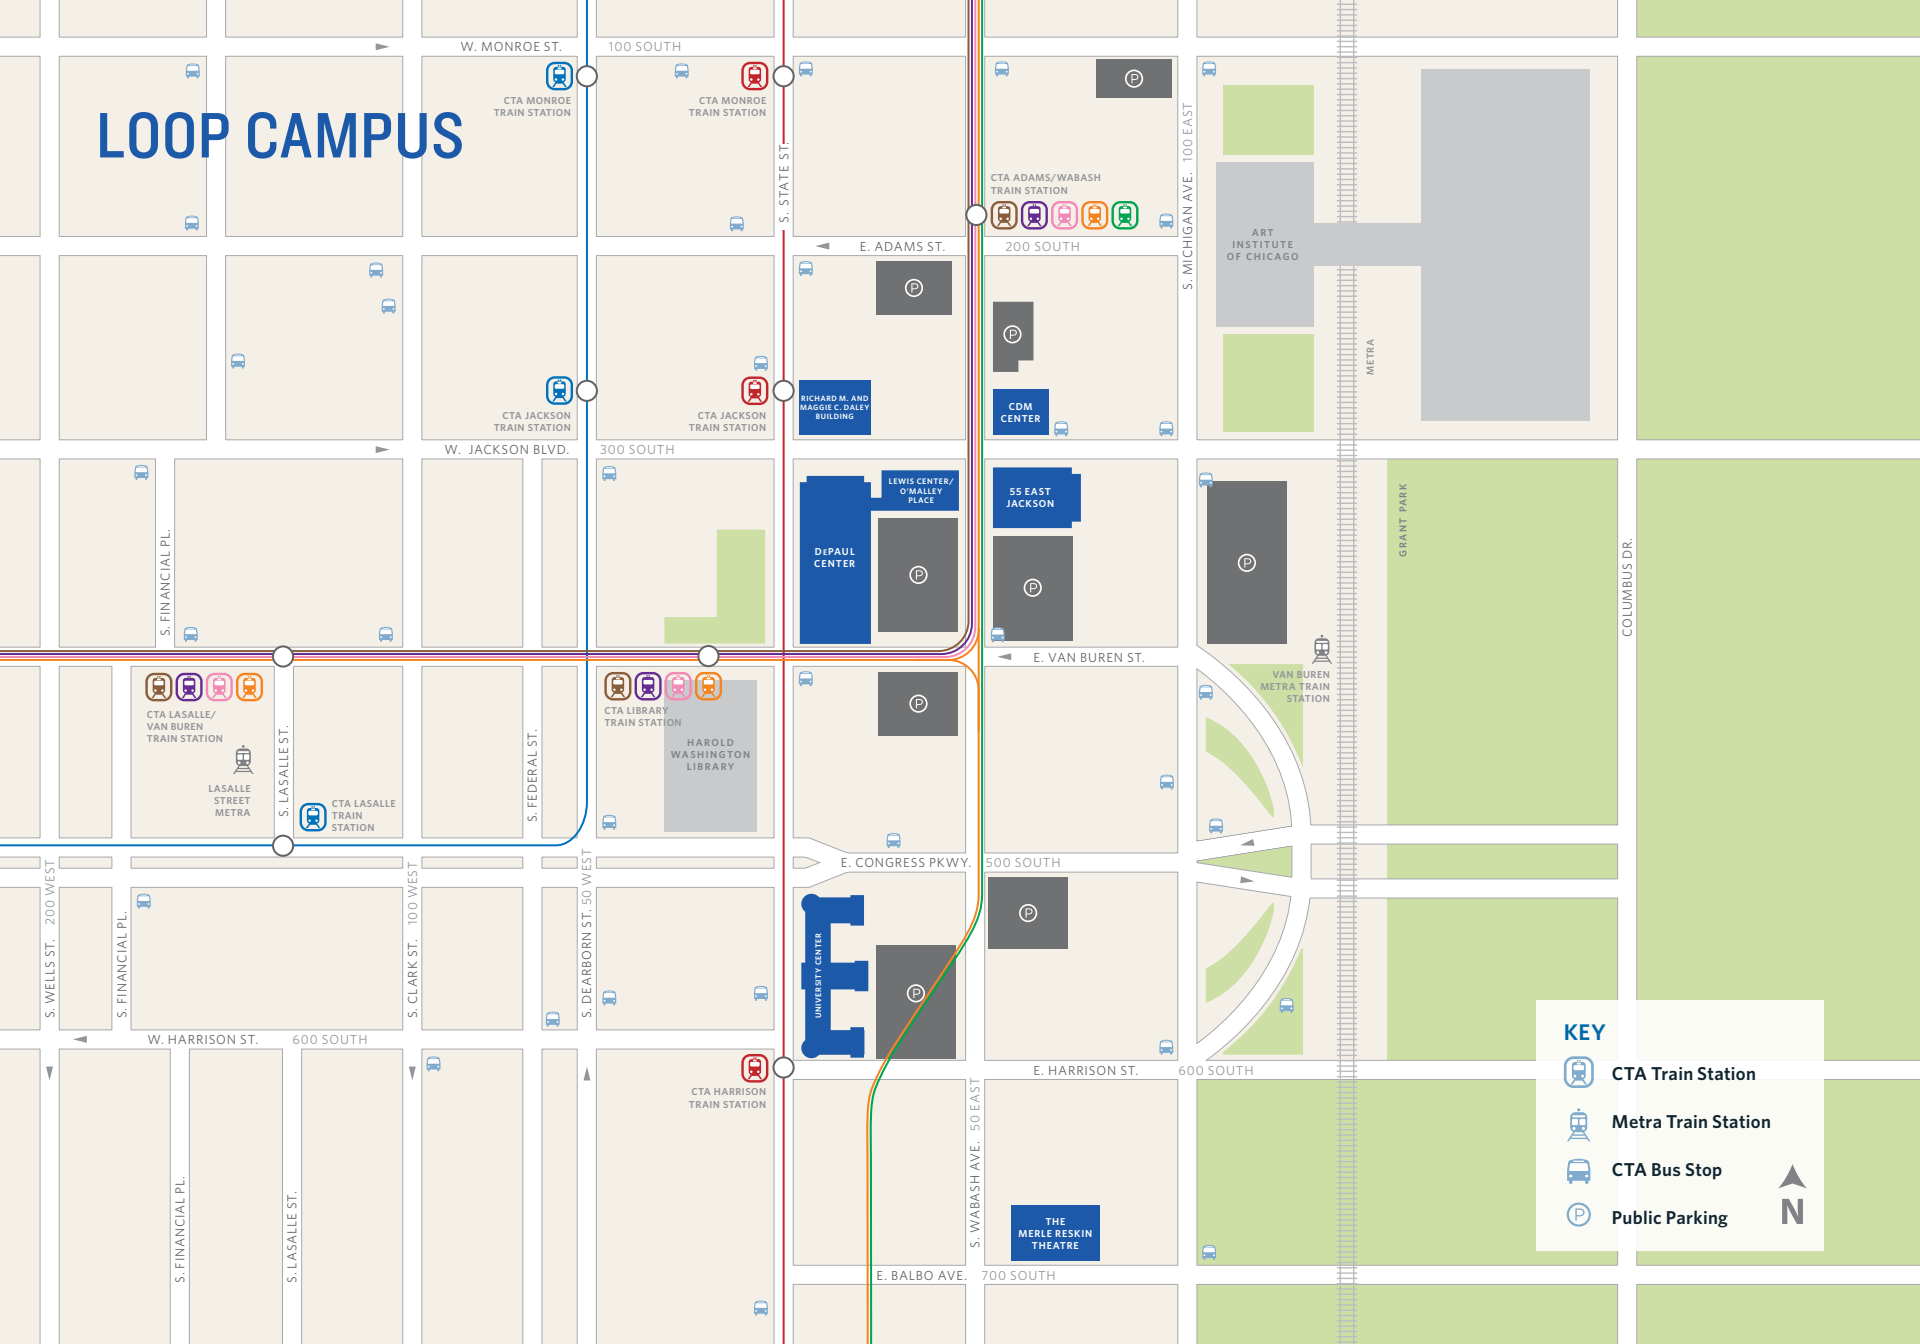

LOOP CAMPUS

KEY

-  CTA Train Station
-  Metra Train Station
-  CTA Bus Stop
-  Public Parking

 N